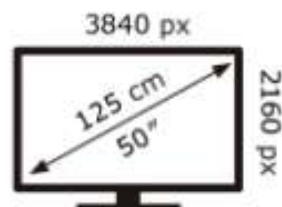

65 kWh/1000h

ABCDEF **G**
HDR
101 kWh/1000h