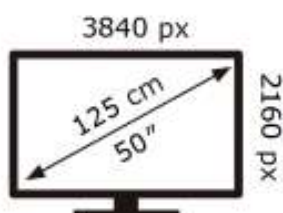

Samsung

UE50M70HAK

**65** kWh/1000h

ABCDEF **G**  
**HDR**  
**101** kWh/1000h

2019/2013

Samsung

UE50M70HAK

**65** kWh/1000h